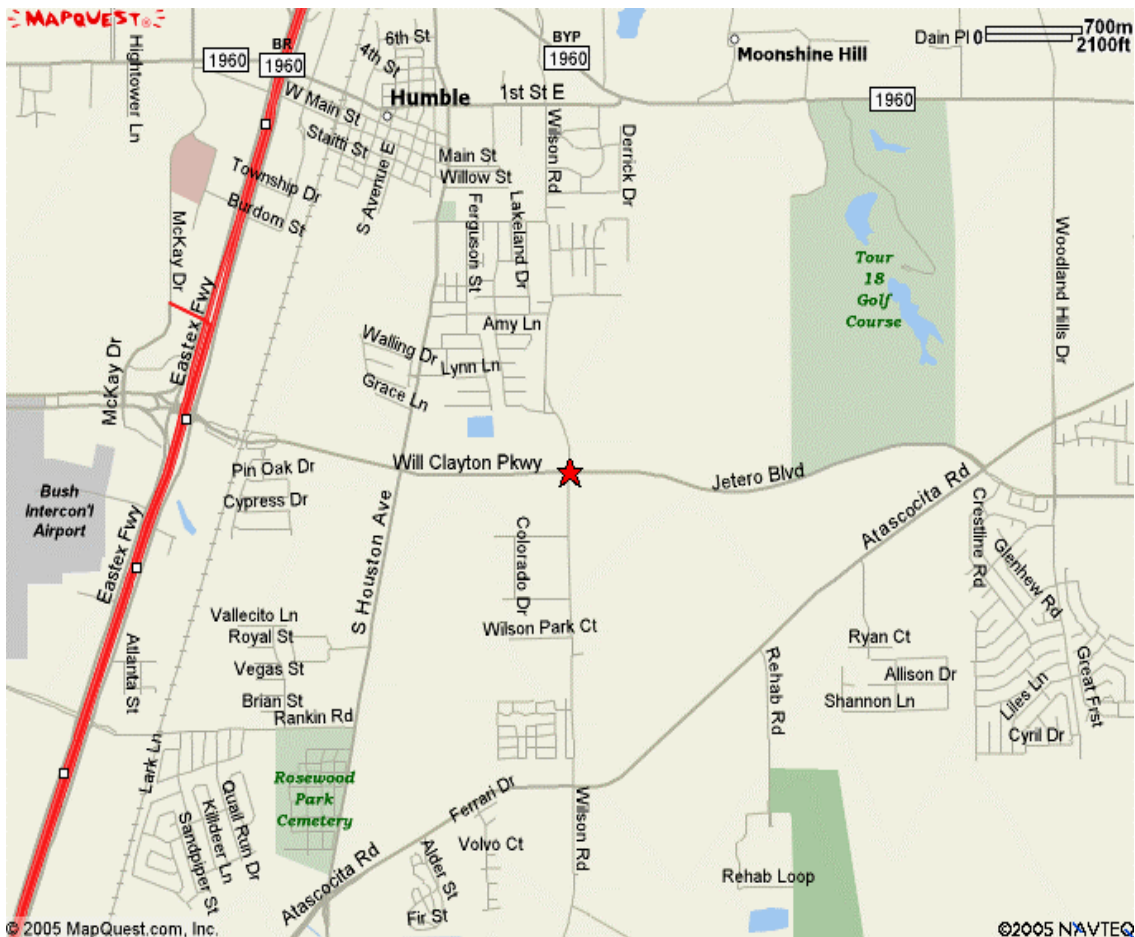

Kingwood High School and Turner Stadium

Turner Stadium (Varsity games)

1700 Wilson Road, Humble, TX 77347

Directions

Take 59 North to the Will Clayton Blvd. exit. Take a right (East). Go to the second red light, which is Wilson Rd., take a left. The H.S. is sitting on the right approximately 1 block. The Stadium sits behind Humble High School. If you are traveling Beltway 8, Wilson Rd. Is three miles from Hwy 59.

For Detailed Map Go to www.mapquest.com

Kingwood High School (JV and Freshman games)

2107 Kingwood Drive 77339

Directions

Hwy 59 North to Kingwood Drive exit. Turn right (east) on Kingwood Drive and proceed approximately 5 miles to school on left. (Key Map 337 A)

For Detailed Map Go to www.mapquest.com